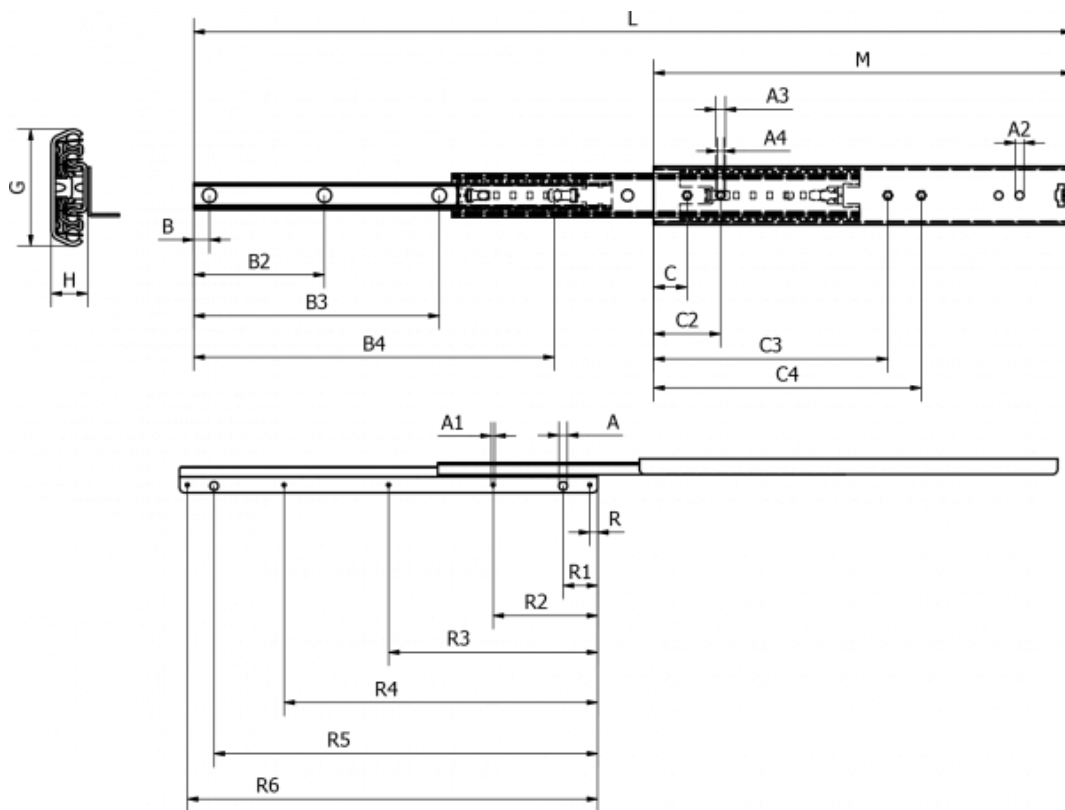

# Data Sheet

Article number: 11112S87

Description: Thomas Regout Telescopic Slide 11112S86 ULF HD S, 3-piece  
Length 550 mm / load cap. 75 kg / extension 555 mm

## Measures

A	B4	Load capacity side mounted	R6
A1	C	M	
A2	C2	R	
A3	C3	R1	
A4	C4	R2	
B	G	R3	
B2	H	R4	
B3	L	R5	